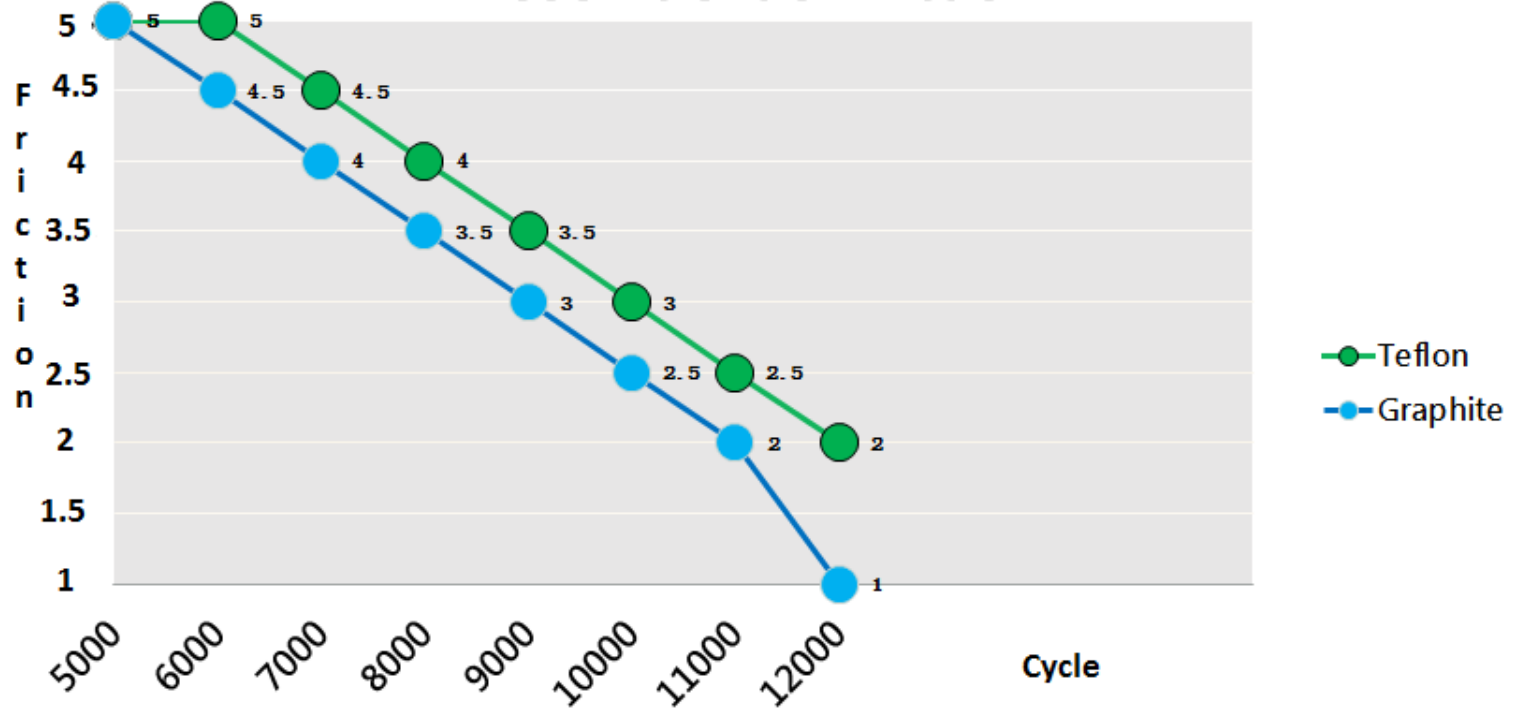

Coefficient of Friction