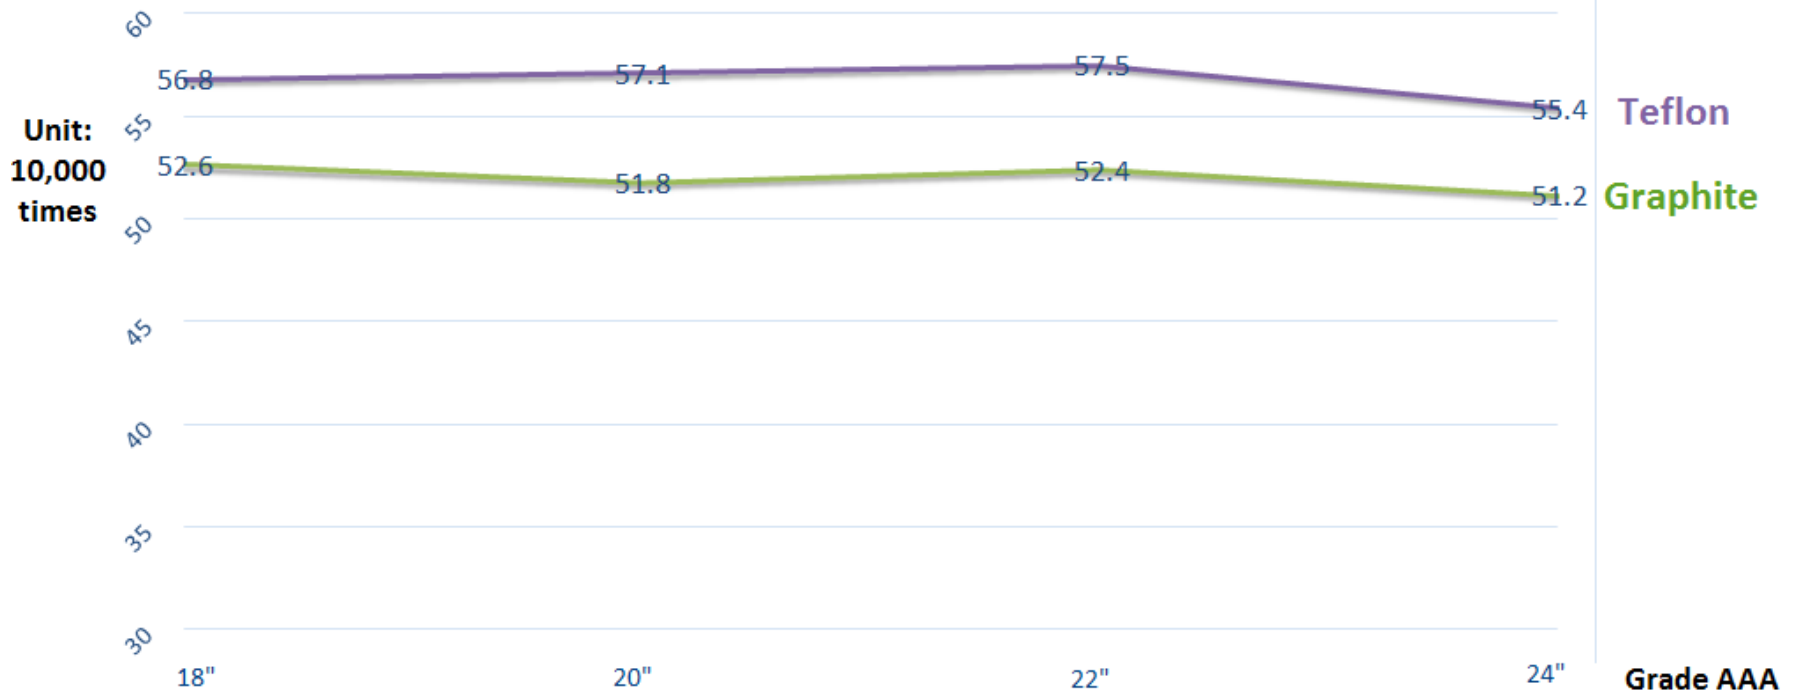

## Coefficient of Friction

**PTFE**  
Coated Wipers

**OSAWA**

### Durability